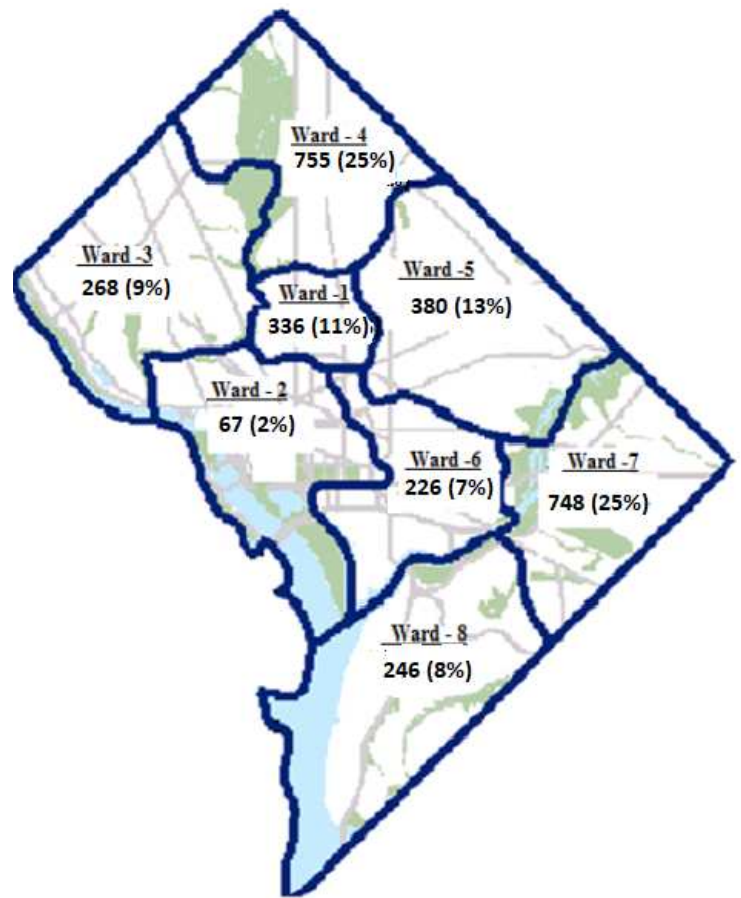

Distribution of Student Enrollment by D.C. Wards

Enrollment by College/School

College/School	Number
CAS	1,071
SBPA	411
SEAS	394
CAUSES	255
DCSL	228
UDC-CC	1,594

International Students*

Country	# Students	% Students
Jamaica	49	21.9
Saudi Arabia	12	5.3

	FTIC*	Transfer
Flagship	144	97
UDC-CC	247	76

* 224 international students enrolled

* First Time in College