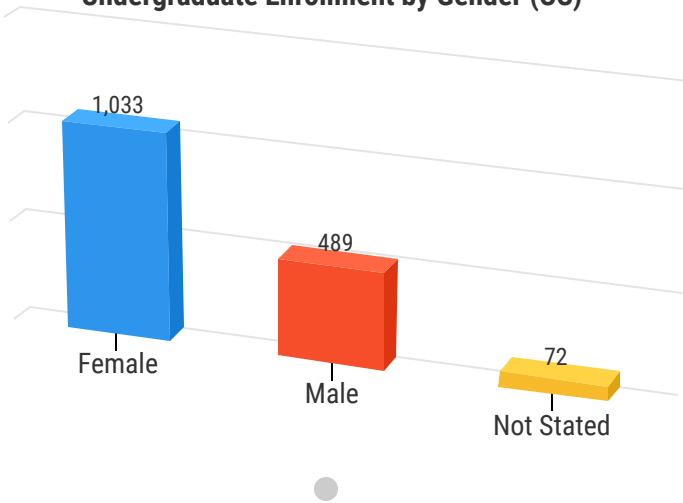

# Factsheet

Fall 2020

University of the District of Columbia

## UDC ENROLLMENT

	Number	Percent	FTE
Flagship	2,131	53.91	1,818
- Undergraduate	1,791	45.31	1,531
-Graduate	340	8.60	287
Law School	228	5.77	197
Community College (CC)	1,594	40.32	1,162
UDC Total	3,953	100	3,176

Undergraduate Enrollment by Gender (CC)

Undergraduate Enrollment by Gender (Flagship)

Undergraduate Students (CC)

Undergraduate Students (Flagship)