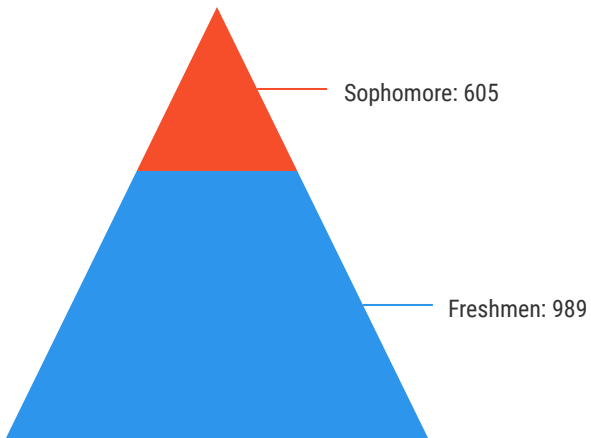

## UDC ENROLLMENT

	Number	Percent	FTE
Flagship	2,131	53.91	1,818
- Undergraduate	1,791	45.31	1,531
-Graduate	340	8.60	287
Law School	228	5.77	197
Community College (CC)	1,594	40.32	1,162
UDC Total	3,953	100	3,176

Undergraduate Enrollment by Gender (CC)

Undergraduate Enrollment by Gender (Flagship)

Undergraduate Students (CC)

Undergraduate Students (Flagship)

### Undergraduate Enrollment by Academic Load (CC)