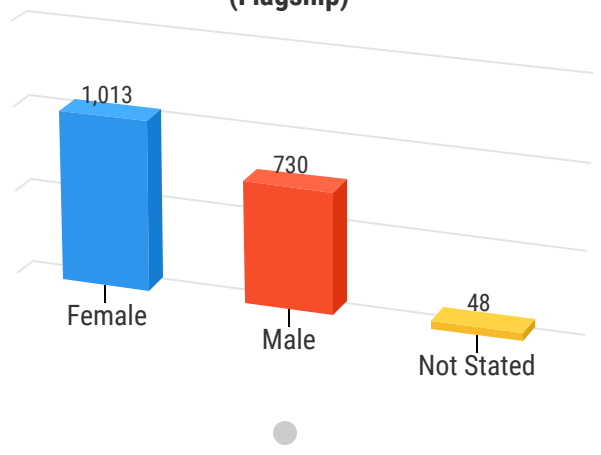

## UDC ENROLLMENT

	Number	Percent	FTE
Flagship	2,131	53.91	1,818
- Undergraduate	1,791	45.31	1,531
-Graduate	340	8.60	287
Law School	228	5.77	197
Community College (CC)	1,594	40.32	1,162
UDC Total	3,953	100	3,176

Undergraduate Enrollment by Gender (CC)

Undergraduate Enrollment by Gender (Flagship)

Undergraduate Students (CC)

Undergraduate Students (Flagship)

### Undergraduate Enrollment by Academic Load (CC)